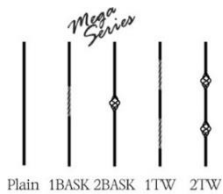

Vintage Square Baluster 31" (Box 10)				
W	660120		GBLK	$23.37 /ea
W	660122	31" Vintage Sq Baluster 2BASK	ORB	23.37 /ea
W	660123	<i>While Supplies Last</i>	Rust	23.37 /ea
W	660126		ABZ	23.37 /ea
W	660140	31" Vintage Sq Baluster 2TW	GBLK	15.57 /ea
W	660146	<i>While Supplies Last</i>	ABZ	15.57 /ea
Vintage Square Baluster 42" (Box 10)				
W	660200		GBLK	$12.84 /ea
W	660202		ORB	12.84 /ea
W	660203	42" Vintage Sq Baluster	RST	12.84 /ea
W	660206		ABZ	12.84 /ea
W	54142018		BKSND	12.84 /ea
W	660210	42" Vintage Sq Baluster 1BASK	GBLK	19.47 /ea
W	660216	<i>While Supplies Last</i>	ABZ	19.47 /ea
W	54142118		BKSND	19.47 /ea
W	660220	42" Vintage Sq Baluster 2BASK	GBLK	24.15 /ea
W	660226	<i>While Supplies Last</i>	ABZ	24.15 /ea
Mega Series Baluster 26" (Box 10)				
W	660250		GBLK	$5.98 /ea
W	660256	26" Mega Sq Baluster	ABZ	5.98 /ea
W	54126018		BKSND	5.98 /ea
W	660270	26" Mega Sq Baluster 2BASK	GBLK	24.15 /ea
W	660276	<i>While Supplies Last</i>	ABZ	24.15 /ea
W	54126038		BKSND	24.15 /ea
W	660286	26" Mega Sq Baluster 1TW	ABZ	11.67 /ea
W	54126048	<i>While Supplies Last</i>	BKSND	11.67 /ea
W	660290	26" Mega Sq Baluster 2TW	GBLK	14.27 /ea
W	660296	<i>While Supplies Last</i>	ABZ	14.27 /ea
W	54126058		BKSND	14.27 /ea
Mega Series Baluster 32" (Box 10)				
W	660150		GBLK	$5.98 /ea
W	660156	32" Mega Sq Baluster	ABZ	5.98 /ea
W	54132018		BKSND	5.98 /ea
W	660160	32" Mega Sq Baluster 1BASK	GBLK	14.27 /ea
W	660166	<i>While Supplies Last</i>	ABZ	14.27 /ea
W	54132028		BKSND	14.27 /ea
W	660170	32" Mega Sq Baluster 2BASK	GBLK	20.77 /ea
W	660176	<i>While Supplies Last</i>	ABZ	20.77 /ea
W	54132038		BKSND	20.77 /ea
W	660180	32" Mega Sq Baluster 1TW	GBLK	9.07 /ea
W	660186	<i>While Supplies Last</i>	ABZ	9.07 /ea
W	54132048		BKSND	9.07 /ea
W	660190	32" Mega Sq Baluster 2TW	GBLK	14.27 /ea
W	660196	<i>While Supplies Last</i>	ABZ	14.27 /ea
W	54132058		BKSND	14.27 /ea