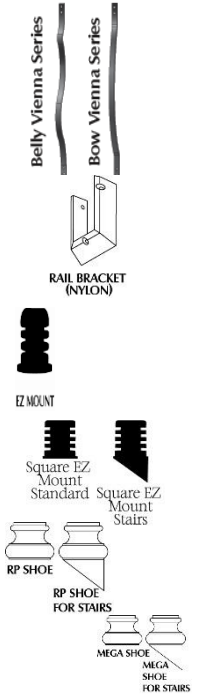

Replace
Page Dated **051522**
Page Revised **050123**
Effective Date **050123**

ITEM # DESCRIPTION COLOR LIST PRICE

RAILING BALUSTERS

Vienna Series Baluster Belly & Bow 31" (Box 10)				
W	660400	31" Vienna Belly Baluster	GBLK	\$14.27 /ea
W	660406		ABZ	14.27 /ea
W	54731008	31" Vienna Bow Baluster	BKSND	14.27 /ea
W	660430		GBLK	14.27 /ea
W	660436	31" Vienna Bow Baluster	ABZ	14.27 /ea
W	54731018		BKSND	14.27 /ea
Rail Bracket (Nylon)				
W	54500020	2" x 4" Rail Bracket-Nylon (Bag 2)	BLK	\$16.50 /bg
W	54500030	2" x 4" Rail Bracket 45° (Bag 4)	BLK	36.39 /bg
EZ Mount (20 pcs bag)				
W	640055	EZ Mount Level		\$18.19 /bg
W	640056	EZ Mount Stair		18.19 /bg
Mega EZ Mount (20 pcs bag)				
W	640053	MEGA EZ Mount Level		\$20.79 /bg
W	640054	MEGA EZ Mount Stair		20.79 /bg
RP Shoe (Bag 20)				
W	659950	RP Shoe Level		\$24.57 /bg
W	659960	RP Shoe Stair		30.28 /bg
Mega Shoe (20 pcs bag)				
W	659970	MEGA Shoe Level		\$29.13 /bg
W	659980	MEGA Shoe Stair		34.14 /bg