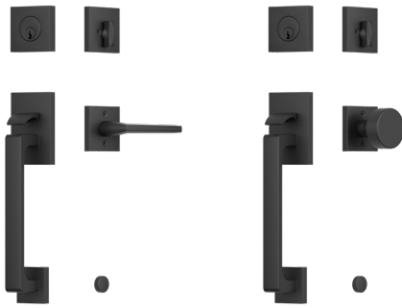

**NOW STOCKING
EMTEK DOOR
HARDWARE!**

Lumbermen's
AN EMPLOYEE OWNED COMPANY

EMTEK®

ENTRY SETS

BADEN
\$508.00

	US19	US15	US4	US10B
Helios Lever	Stock	Stock	Stock	Stock
Round Knob	Stock	Stock	Stock	Stock

LAUSANNE
\$684.00

	US19	US15	US4	US10B
Helios Lever	Stock	Stock	Stock	Stock
Round Knob	Stock	Stock	Stock	Stock

DAVOS
\$583.00

	US19	US15	US4	US10B
Helios Lever	Stock	Stock	X	Stock
Round Knob	Stock	Stock	X	Stock

WILMINGTON
\$684.00

	US19	US15	US4	US10B
Helios Lever	Stock	X	X	Stock

CATEGORY 5 MULTI POINT SETS

Brass Modern Hardware

Pair with Therma-Tru Multi Point Mechanism Only

1 1/2" X 11"
\$381.00

	US19	US15	US10B
Helios Lever	Stock	Stock	Stock
Dumont Lever	X	Stock	X
Hercules Lever	Stock	X	X

2" X 10"
\$381.00

	US19	US15	US10B
Helios Lever	Stock	X	Stock
Dumont Lever	Stock	X	X
Hercules Lever	X	X	X

FINISHES

US3

US3NL

US4

US7

US10B