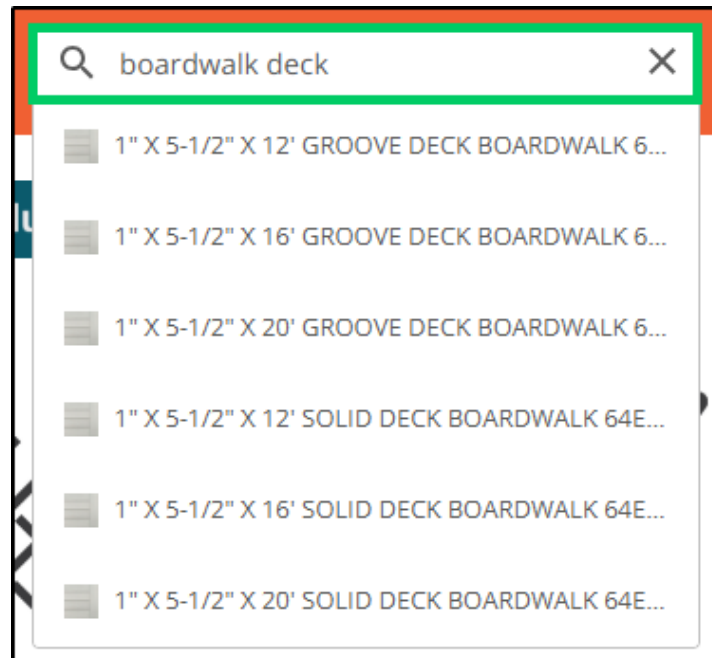

NAVIGATING LUMBERMEN'S GO

MODULE #2

This document presents three methods for locating products in Lumbermen's GO: the Search Bar, Category Pages, and the "Shop All" menu.

Contents

Method 1: Keyword Search Bar	2
Method 2: Category Pages	4
Method 3: "Shop All" Menu.....	5

Method 1: Keyword Search Bar

- 1) Enter any of the following into the search bar to receive relevant results:
 - a. Product name
 - b. Product keyword
 - c. Lumbermen's SKU number
 - d. Vendors UPC code
- 2) If you see the product, you are looking for, you may click on it from the quick results menu. If not, hit enter to see the full list of results.

- 3) You can further refine your results by using the filters on the left side of the screen
 - a. You can easily manage the filters you have chosen in the Selected Filters menu

Filters Showing 1-1 of 1 "boardwalk deck" Results