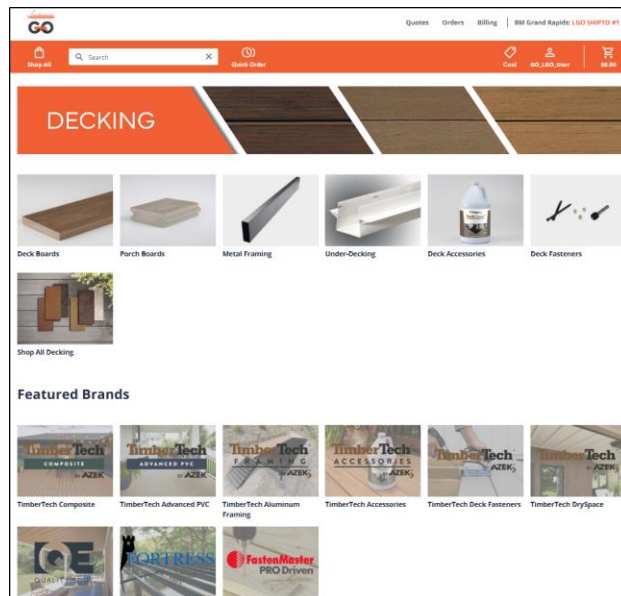

3) Once again, you have the ability to refine your search results using the filters on the left side of the screen.