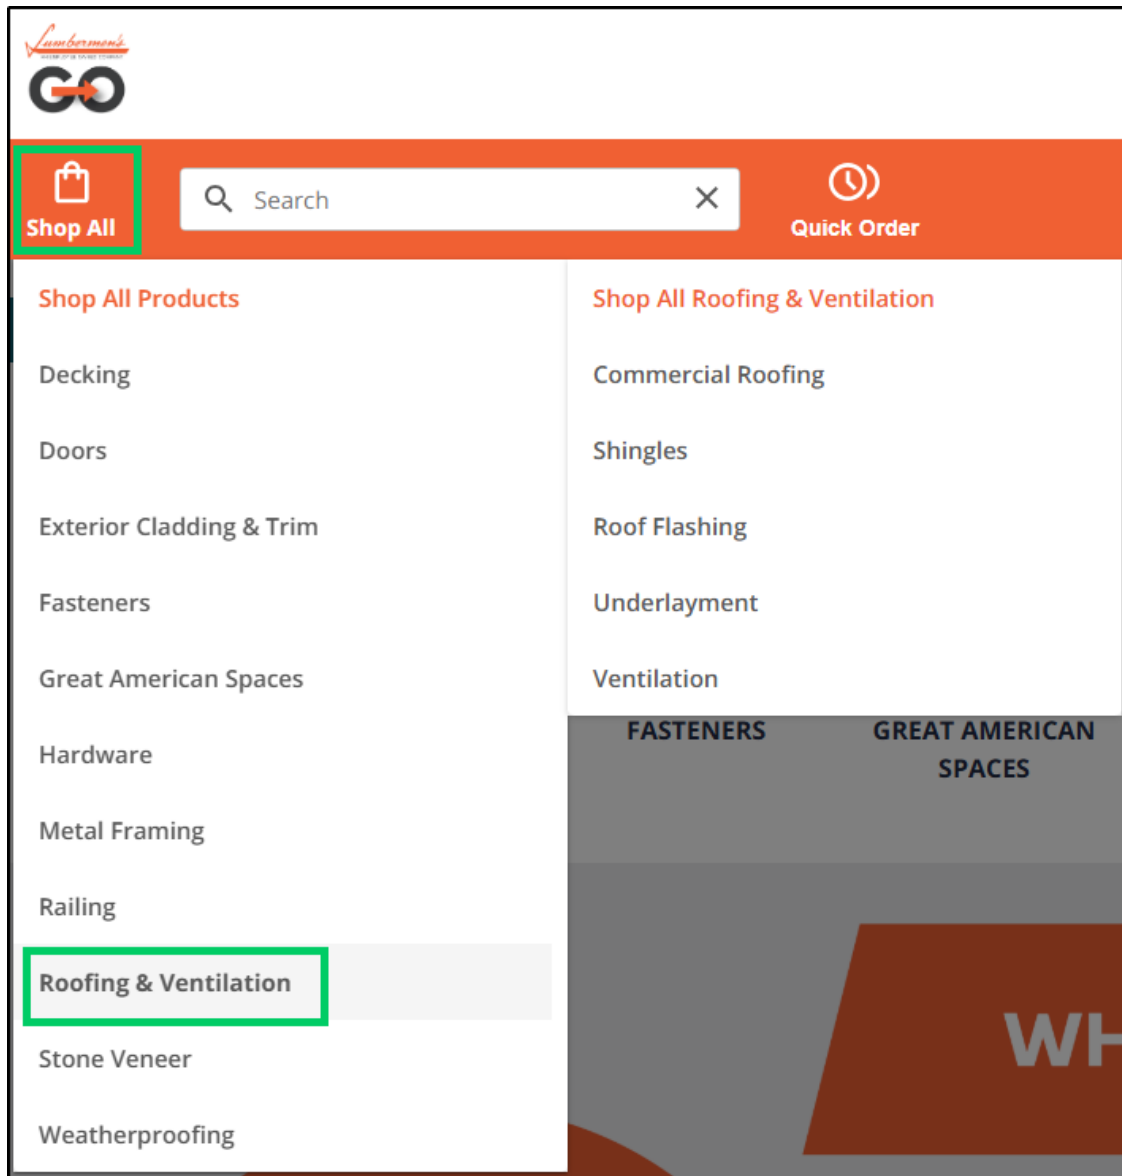

Method 3: “Shop All” Menu

1) Click on the “Shop All” button to display a menu of different categories as well as a “Shop All Products” option
2) Click on any category to view a list of subcategories

3) Once your selections are made, the resulting products will be displayed
4) The filters on the left side of your screen are available to help you narrow your search