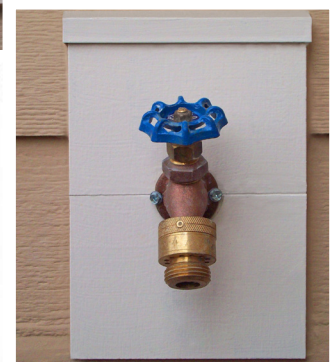

NEW PRODUCT!

Lumbermen's
AN EMPLOYEE OWNED COMPANY

Westlake
Royal Building Products™

SturdiMount[®]

EXTERIOR MOUNT BLOCKS

Designed to Blend In. Built For Toughness.

- Proven ABS flange helps keep water out while providing a strong base for mounting exterior accessories
- Compliments other siding brands, as well as TruExterior, Engineered Wood, Fiber Cement, Wood, and Stucco
- Speeds up installation with built-in ABS water mitigation flange
- Eliminates the hassle of installing z-flashing

IN STOCK SKUS:

PART NUMBER	DESCRIPTION
MSMR68BTW	STURDIMOUNT RECEPTACLE BLANK MOUNT (5 PACK)
MSMR68TW	STURDIMOUNT RECEPTACLE PRECUT MOUNT (5 PACK)
MSMRUL68TW	STURDIMOUNT UL RECEPTACLE MOUNT (5 PACK)
MSMS68TW	STURDIMOUNT SPLIMOUNT (5 PACK)
MSMU811BTW4	STURDIMOUNT UNIVERSAL BLANK MOUNT (5 PACK)
MSMU811TW4	STURDIMOUNT UNIVERSAL 4.25" PRECUT MOUNT (5 PACK)
MSMO815BTW	STURDIMOUNT OVERSIZED VERTICAL BLANK MOUNT (5 PACK)
MSMO8157W	STURDIMOUNT OVERSIZED VERTICAL PRECUT MOUNT (5 PACK)
MSMH916TW	STURDIMOUNT HORIZONTAL BLANK MOUNT (5 PACK)