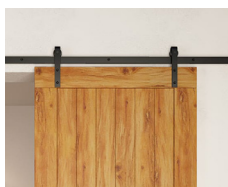

Door Frames - Dura Frame, Dura Tech

Premium Storm Doors

Multi-Point Locks

Standard and Specialty  
Interior Doors

Storm Doors

Lightweight  
Decorative Trim  
Products

Barn Track Hardware  
for Unique Installations

## ADD-ONS

Complete your door with:

In-Stock Barn  
Track Hardware

Trust your home to Schlage.

Residential &  
Light Commercial  
Hardware

Extruded Entry  
Frames & Transoms