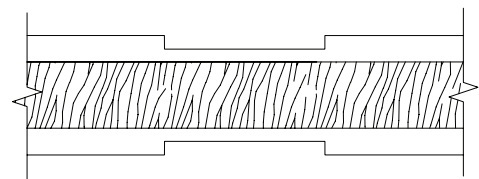

Redi-Prime® Premium Flush Interior Doors

Scan for
More Information

Simpson Redi-Prime® is one of today's most recognized brands for painted interior doors. And new to the Redi-Prime product line is Premium Flush Interior Doors. These doors feature a 1/4" MDF veneer over a wood stile, rail and lattice core substrate, ensuring structural support with less mass than a solid core flush door. These doors will fit perfectly in both new contemporary construction and mid/mod remodels. Get your premium flush doors either in local inventory or through Simpson's Redi-Ship® Program.

Groove Detail 1/2" wide x 1/8" deep

SPECIFICATIONS

- Available in the most requested interior door widths in both 6'8" and 8'0" height
- 1/4" thick MDF veneer over wood stile, rail and wood lattice core
- Grooves are 1/2" wide and 1/8" deep for a dramatic appearance
- Wide internal stiles to satisfy your hardware requirements
- Factory double-primed and sanded
- 10-year warranty
- For a full list of available designs and sizes, visit simpsondoor.com/rediship