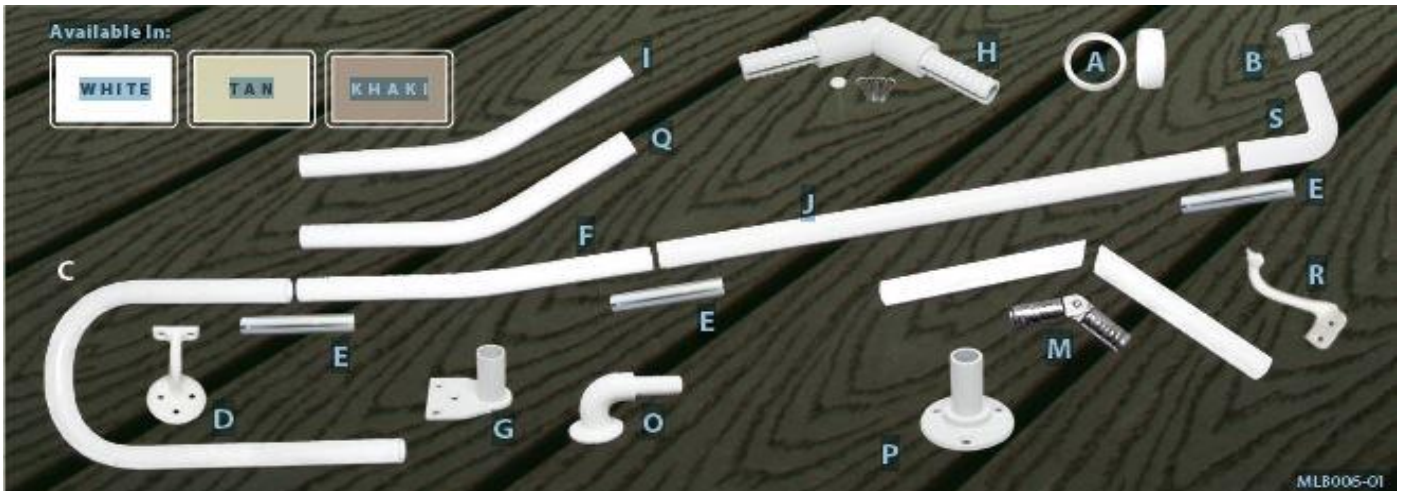

Part #	Description	Color	Unit Qty	List Price
FAIRWAY RAILING				
ADA Handrailing Display				
18401203M	A - 1-1/2" Beauty Ring (6 pc. per pack)	White	25	$9.56 /bg
18401203KM		Khaki		11.47 /bg
18401255AM	B - End Cap (1 pc. per pack)	White	50	3.35 /bg
18401257M		Khaki		3.93 /bg
18401250AM	C - P-Loop Return	White	10	48.91 /ea
18401252M		Khaki		58.70 /ea
18401205M	D - 3" Mounting Bracket	White	40	19.18 /ea
18401207M		Khaki		23.03 /ea
18401260AM	E - Aluminum Connector	White	50	7.79 /ea
18401260TKM		Khaki		8.94 /ea
18401220AM	F - 5° Radius	White	20	29.48 /ea
18401222M		Khaki		35.39 /ea
18401285M	G - Gate Return	White	20	57.05 /ea
18401287M		Khaki		67.33 /ea
18401204M	H - External Adjustable Angle Swivel	White	24	29.78 /ea
18401204KM		Khaki		35.75 /ea
18401225AM	I - 32° Radius	White	20	29.71 /ea
18401227M		Khaki		35.64 /ea
18401200AM	J - 1-1/2" x 8' 8" Handrail	White	20	101.83 /ea
18401202M		Khaki		122.19 /ea
18401246M	M - 0°-90° Universal Elbow	White	40	21.19 /ea
18401246TKM		Khaki		24.35 /ea
18401275AM	O - 90° Aluminum Quick Return Bracket	White	20	37.11 /ea
18401277M		Khaki		44.54 /ea
18401281M	P - 1-1/2" Level Wall Bracket	White	40	43.18 /ea
18401283M		Khaki		51.81 /ea
18401231AM	Q - 38° Radius	White	20	29.90 /ea
18401233M		Khaki		35.88 /ea
18401211M	R - Inside Corner Mounting Bracket	White	24	40.86 /ea
18401211KM		Khaki		49.02 /ea
18401243M	S - 90° Inside/Outside Corner Elbow	White	25	36.32 /ea
18401243KM		Khaki		43.58 /ea

Note: "S" indicates a stocking item

Not all items are stocked at each warehouse. Prices subject to change without notice.