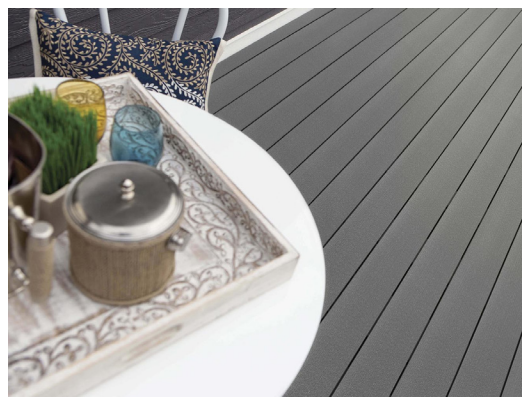

BEST

Prime+ Collection

Moderately varied hues complement the subtle, straight-grain pattern. The scalloped profile bottom reduces weight without sacrificing durability and strength.

Coconut
Husk

Sea Salt
Gray

Dark Teak

Maritime
Gray

GOOD

Prime Collection

The Prime collection offers a premium-level composite decking with superior longevity, quality, and beautifully sustained, solid colors. Showcases a touch of texture too, all for an attainable price.