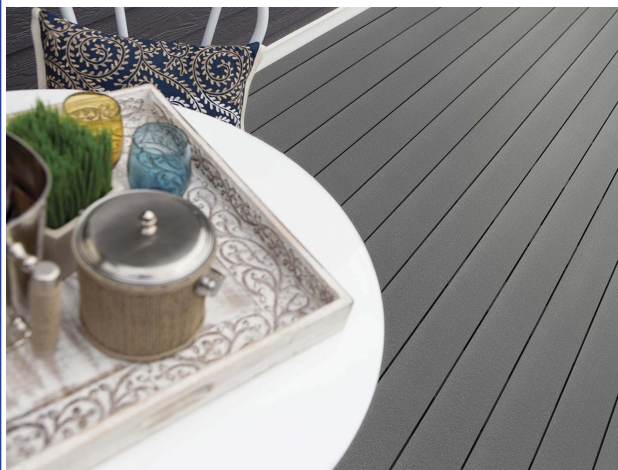

Composite decking is engineered to be longer lasting and more resistant to the elements than traditional wood. With EDGE, the constant problems and costly maintenance of wood decks can be avoided so days can be spent enjoying them rather than maintaining them.

Dark Teak

Maritime Gray

BETTER Prime Collection

The Prime collection offers a premium-level composite decking with superior longevity, quality, and beautifully sustained, solid colors. Showcases a touch of texture too, all for an attainable price.