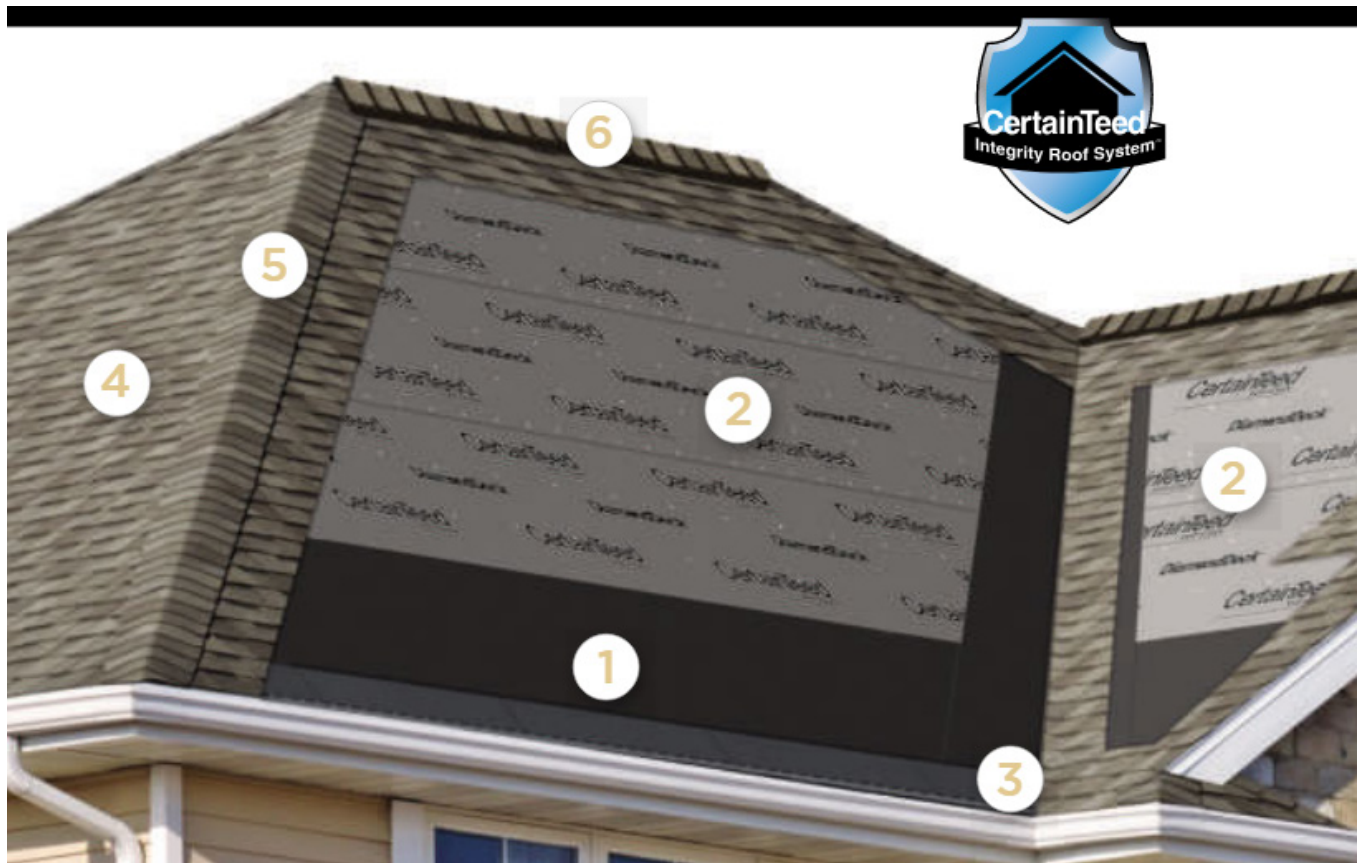

A New Roof is More Than Just a Shingle

Integrity Roof System

The Integrity Roof System is designed to provide optimum performance, day after day, year after year. It's a full suite of roofing components engineered to complement each other and create an active defense against whatever might get in the way.

1. Waterproof Underlayment (Ice & Water)

Waterproofing shingle underlayment prevents leaks from wind-driven rain and ice dams

- WinterGuard, MetaLayment

2. Water-Resistant Underlayment (Synthetic Felt)

High-performance underlayment provides a water-resistant layer over the roof deck and a secondary barrier against leaks