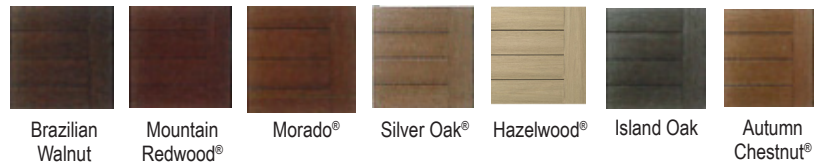

BEST **Vintage Collection®**

All the beauty of nature combined with the most powerful design technology in the industry. AZEK® Deck's Vintage Collection is rich and complex. Highly variegated, it has the most widely variable color options. From subtle to dramatic highlights, this sophisticated palette features an infinite variety of visual effects that will always inspire. The Vintage Collection has been tested to meet the criteria of a class "A" on the flame spread index.

BETTER **Arbor Collection®**

This popular collection includes warm, vibrant tones resembling rich woods from both near and far. These colors are moderately variegated and have slightly more pronounced grain patterns, similar to characteristics found in nature.

GOOD **Harvest Collection®**

These classic colors offer a pleasing palette of soft shades to complement most popular home exteriors. Our least variegated line, the Harvest Collection has a traditional wood grain texture, with tried-and-true tones that blend well with a variety of architectural styles.